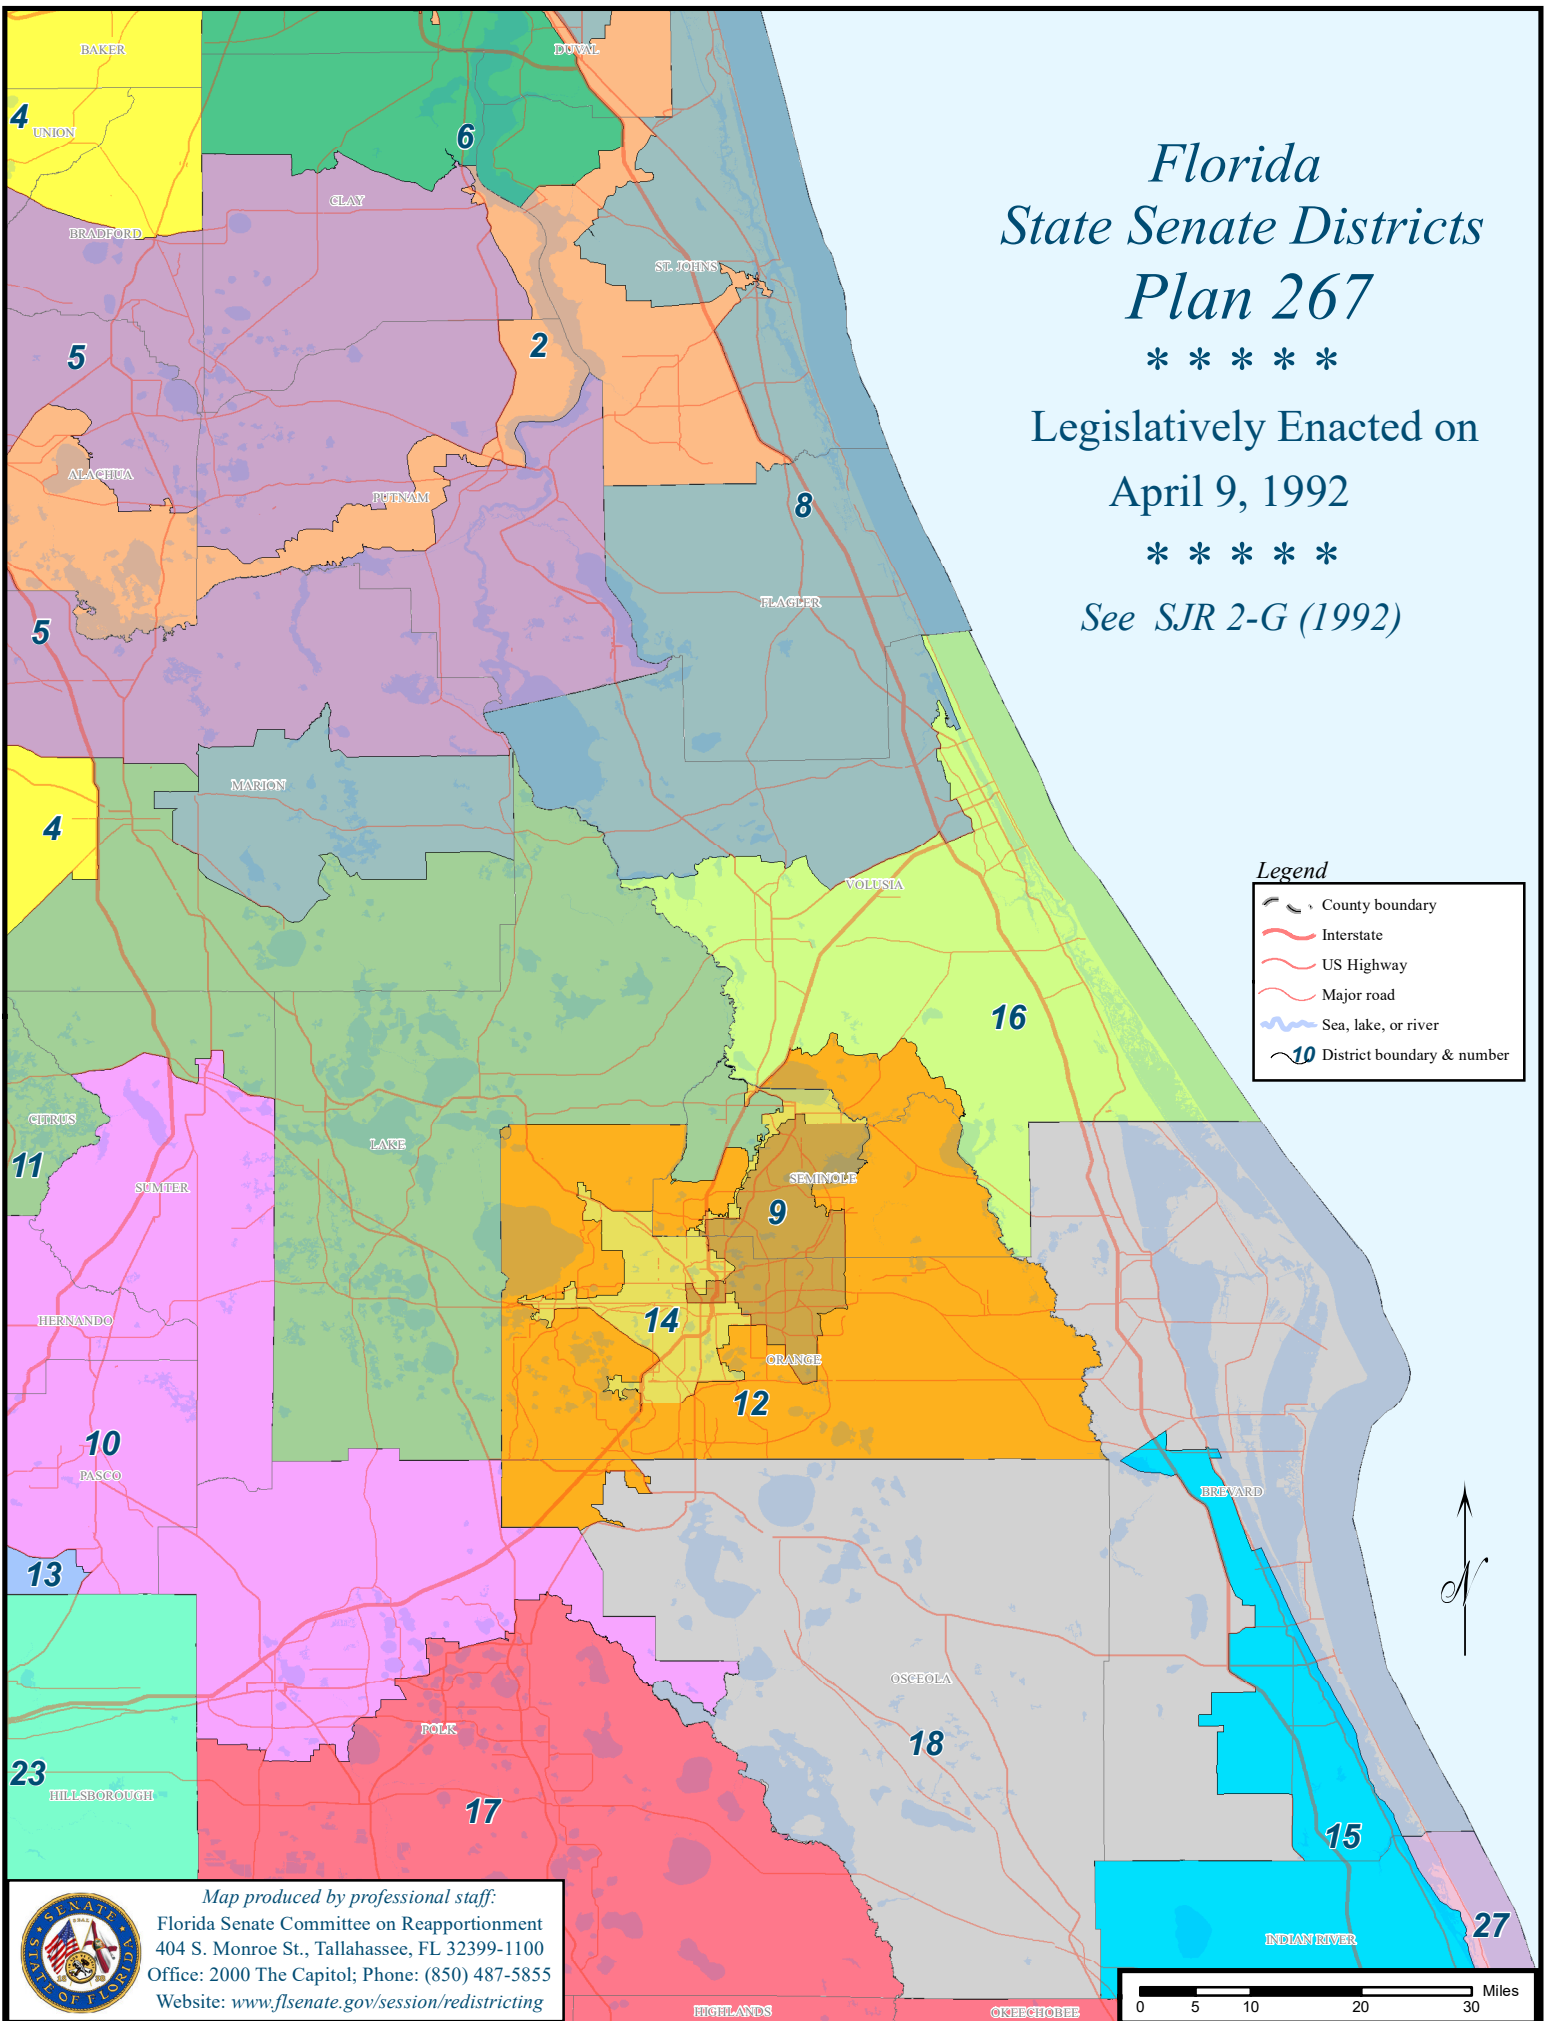

Florida State Senate Districts Plan 267

Legislatively Enacted on
April 9, 1992

See SJR 2-G (1992)

Legend

- County boundary
- Interstate
- US Highway
- Major road
- Sea, lake, or river
- District boundary & number

Map produced by professional staff:
Florida Senate Committee on Reapportionment
404 S. Monroe St., Tallahassee, FL 32399-1100
Office: 2000 The Capitol; Phone: (850) 487-5855
Website: www.flsenate.gov/session/redistricting